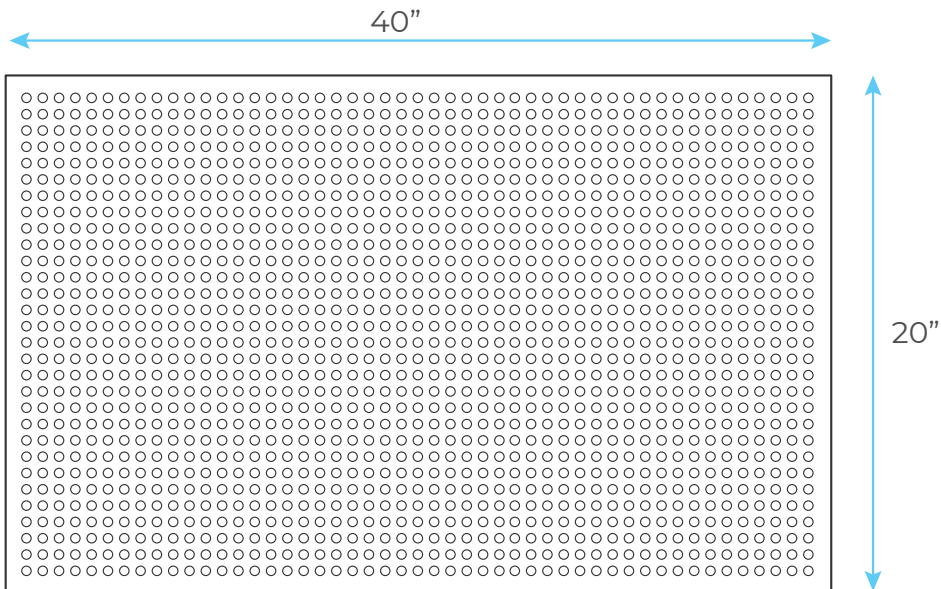

BATHSELECT 20"X40" LED STAINLESS STEEL RECTANGLE SHOWER HEAD BRUSHED GOLD FINISH SPECS

Specifications

- Feature : LED
- Finish : Brushed Gold
- Body Material : Stainless Steel
- Dimension : 20" x 40"
- Shower Arm Included : Yes
- Flow Rate : 2.5 GPM

Shower Head Size:

The LED light will change its color by detecting water temperature:

- 0-30°C (32-86°F): Blue LED
- 30-40°C (86-104°F): Green LED
- 40-50°C (104-122°F): Red LED
- 50-100°C (122-212°F): Flashing Red LED